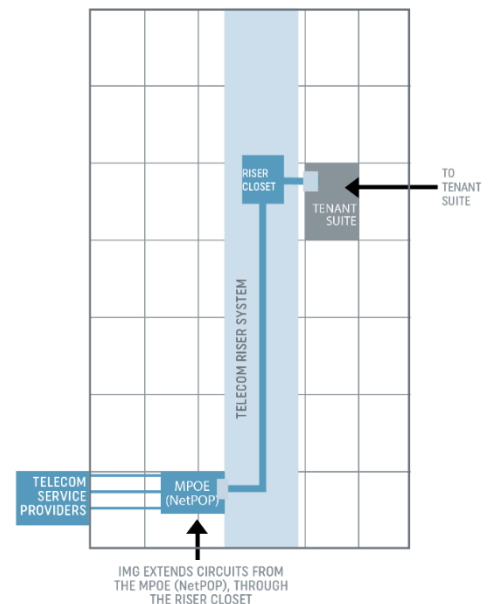

When to Call IMG Technologies

IMG Technology Support: **888-464-5520** | imgsupport@img-connect.com

Tenant:	What to expect from IMG
Order Service	<ul style="list-style-type: none"> <input type="checkbox"/> Answer tenant questions about available on-net carriers/services <input type="checkbox"/> Provide competitive, no-obligation quotes from carriers <input type="checkbox"/> www.img-connect.com/img-connect2.html
Install Service	<ul style="list-style-type: none"> <input type="checkbox"/> Provide carriers IMG's Contact Information (Voice, Data, Internet & Cloud Service) <input type="checkbox"/> Site survey <input type="checkbox"/> Submit bid for approval <input type="checkbox"/> Upon approval, schedule and complete
Remove Service	<ul style="list-style-type: none"> <input type="checkbox"/> Site survey <input type="checkbox"/> Submit bid for approval <input type="checkbox"/> Upon approval, schedule and complete

IMG is the only vendor allowed to add or remove voice, data, internet, and cloud service from the building's main telecommunications equipment room (MPOE/NetPOP) to your suite.

SERVICES AVAILABLE

FOR TENANTS	
Circuit/Demarc Extensions	IMG is the only vendor allowed to add or remove voice, data, internet and cloud service from the building's main telecommunications equipment room (MPOE/NetPOP) to your suite.
IMG Connect	One Stop Shopping for voice, data, internet and cloud services. IMG can also review invoices of existing services. www.img-connect.com
Audio & Video Conferencing	IMG installs conferencing solutions that include; chat, collaboration and webinars, in conference rooms, huddle rooms and more.
Technology Solutions	IMG can assist with IT services such as; Cloud Back-up and Disaster Recovery, Managed Services, SD-WAN and Security.
Troubleshooting and Repairs	Technology support for tenant requests.